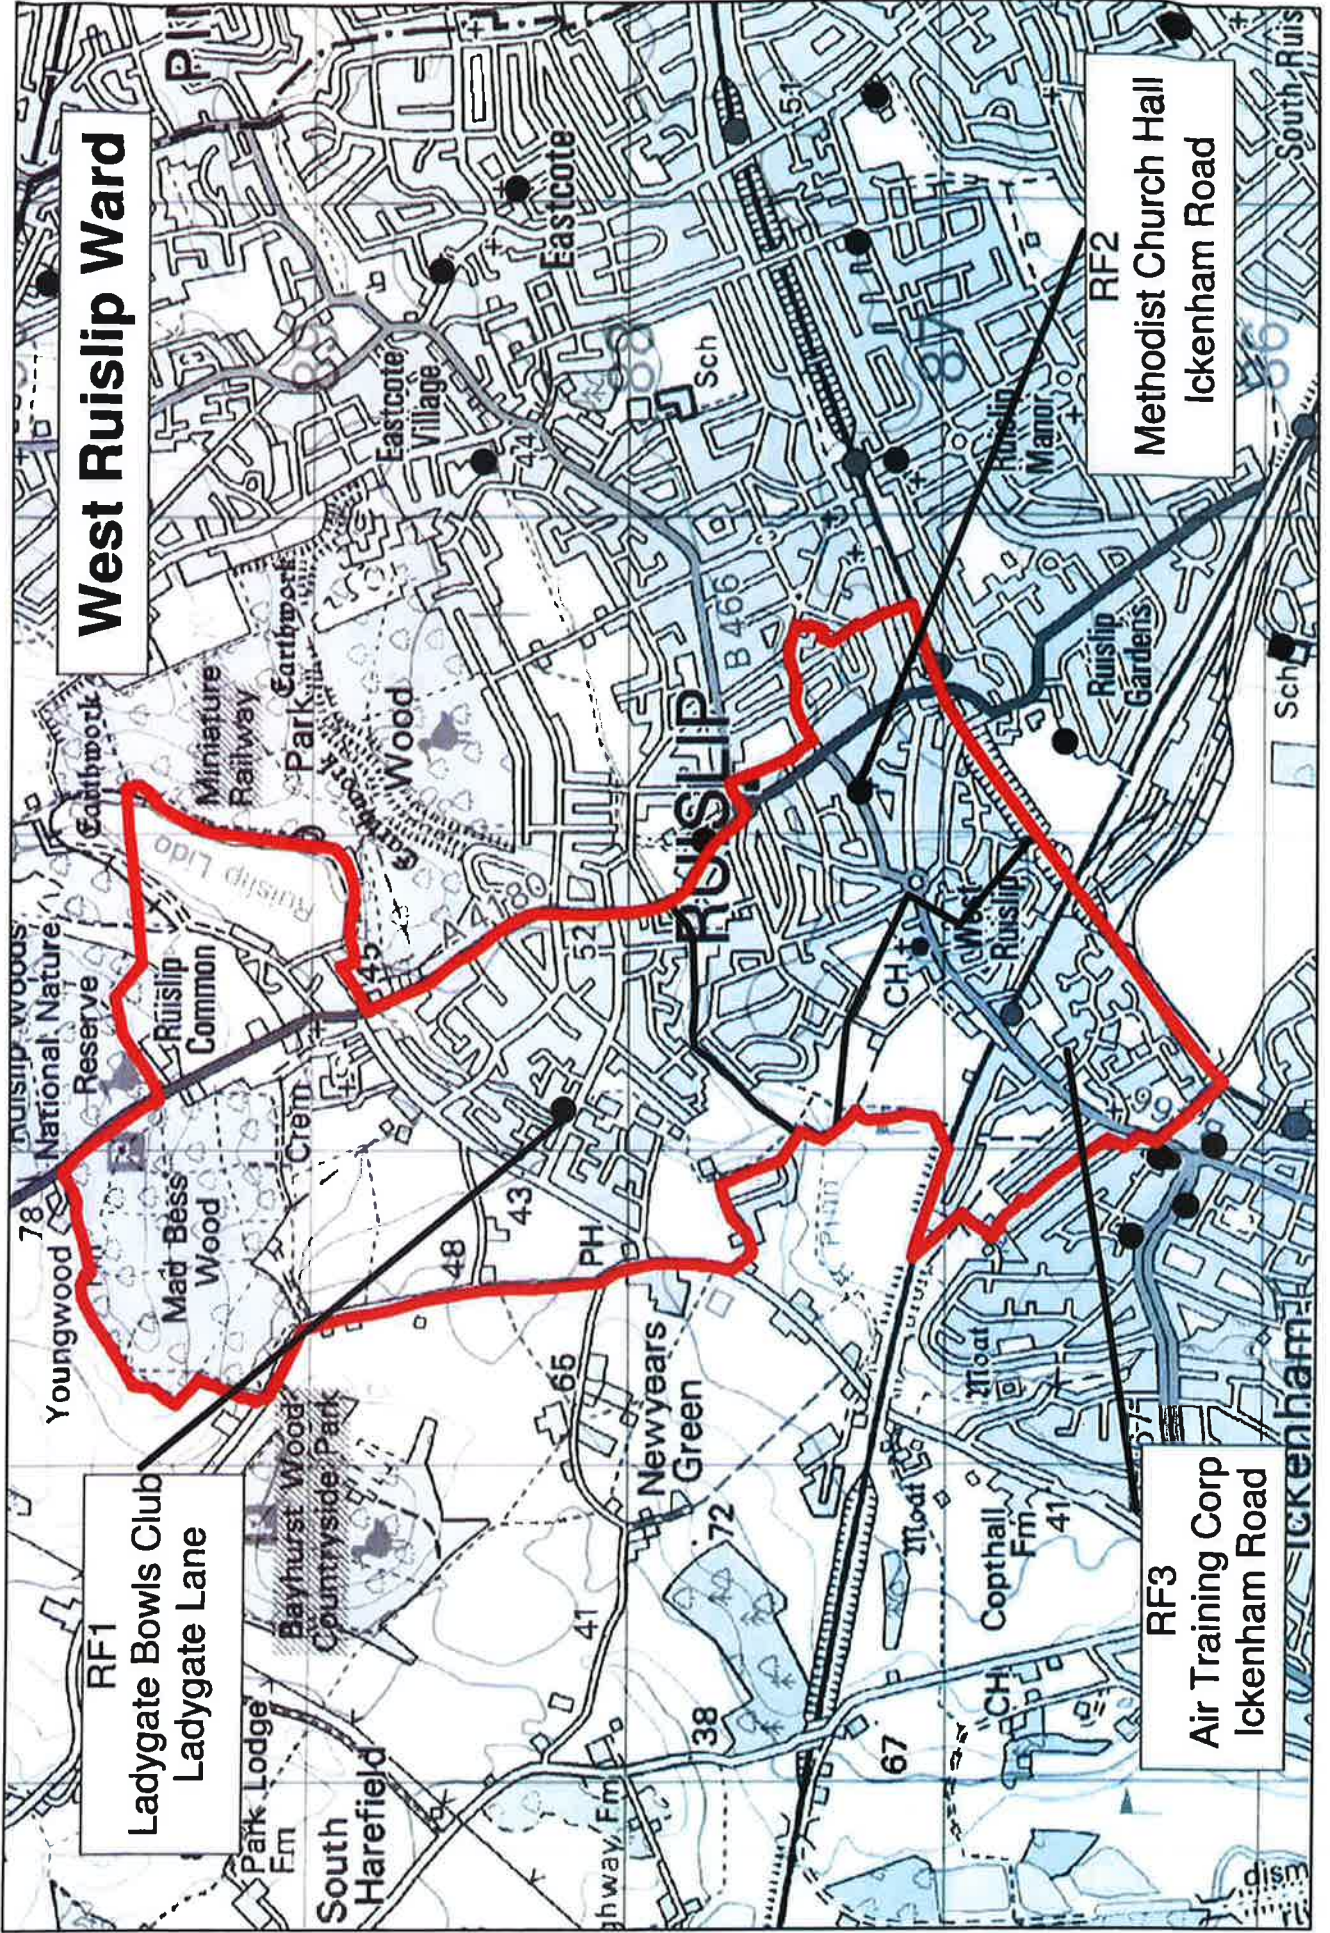

West Ruislip Ward

RF1
Ladygate Bowls Club
Ladygate Lane

RF2
Methodist Church Hall
Ickenham Road

RF3
Air Training Corp
Ickenham Road